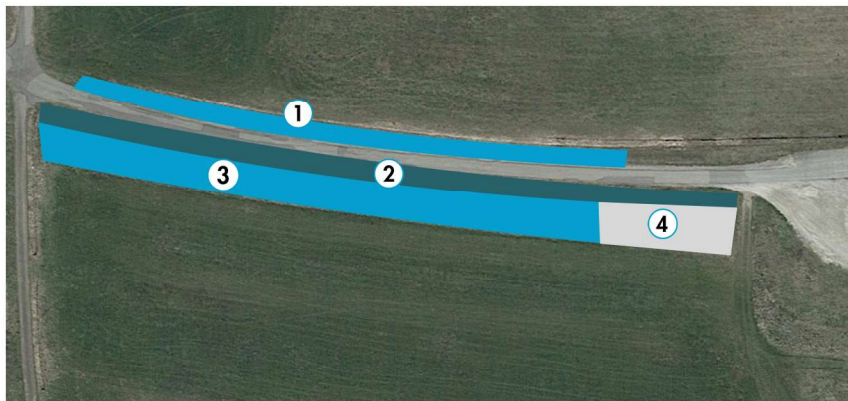

AIRFIELD DATA

WWW.AIRFIELD-ROTTWEIL.COM

- | | | | |
|--------------------------------|--------------------------|--------------------|--------------------|
| TOWER | SNOW REMOVAL/SNOWBLOWER | FIRST RESPONDER | E-CHARGING |
| FIRST RESPONDER PARKING | TIE-DOWN PARKING | NO ENTRY | CEE 400V |
| CREW CAR | MAINT. FACILITY(MX) | TAXIWAY LOCATION | BAR & CAFE |
| JET-A1, AVGAS 100 LL, AERO OIL | SPARE PARTS (RWL SPARES) | SHOWER | HANGAR |
| NITROGEN AIRPRESSURE | PARKING | FIRE EXTINGUISHER | RESTROOM |
| WIFI AREA | AIRPORT REFERENCE POINT | RUNWAY SAFETY AREA | FIRE ENGINE ACCESS |
| STAIRS TO EXTINGUISHING POND | | | |

- 1** LINE UP TO THE FENCE / BIS AN DEN ZAUN PARKEN
- 2** NO PARKING / PARKEN VERBOTEN
- 3** LINE UP TO THE END OF THE GRASS / BIS AN DAS ENDE DER WIESE PARKEN
- 4** RESERVED PARKING / RESERVIERTE PARKPLÄTZE