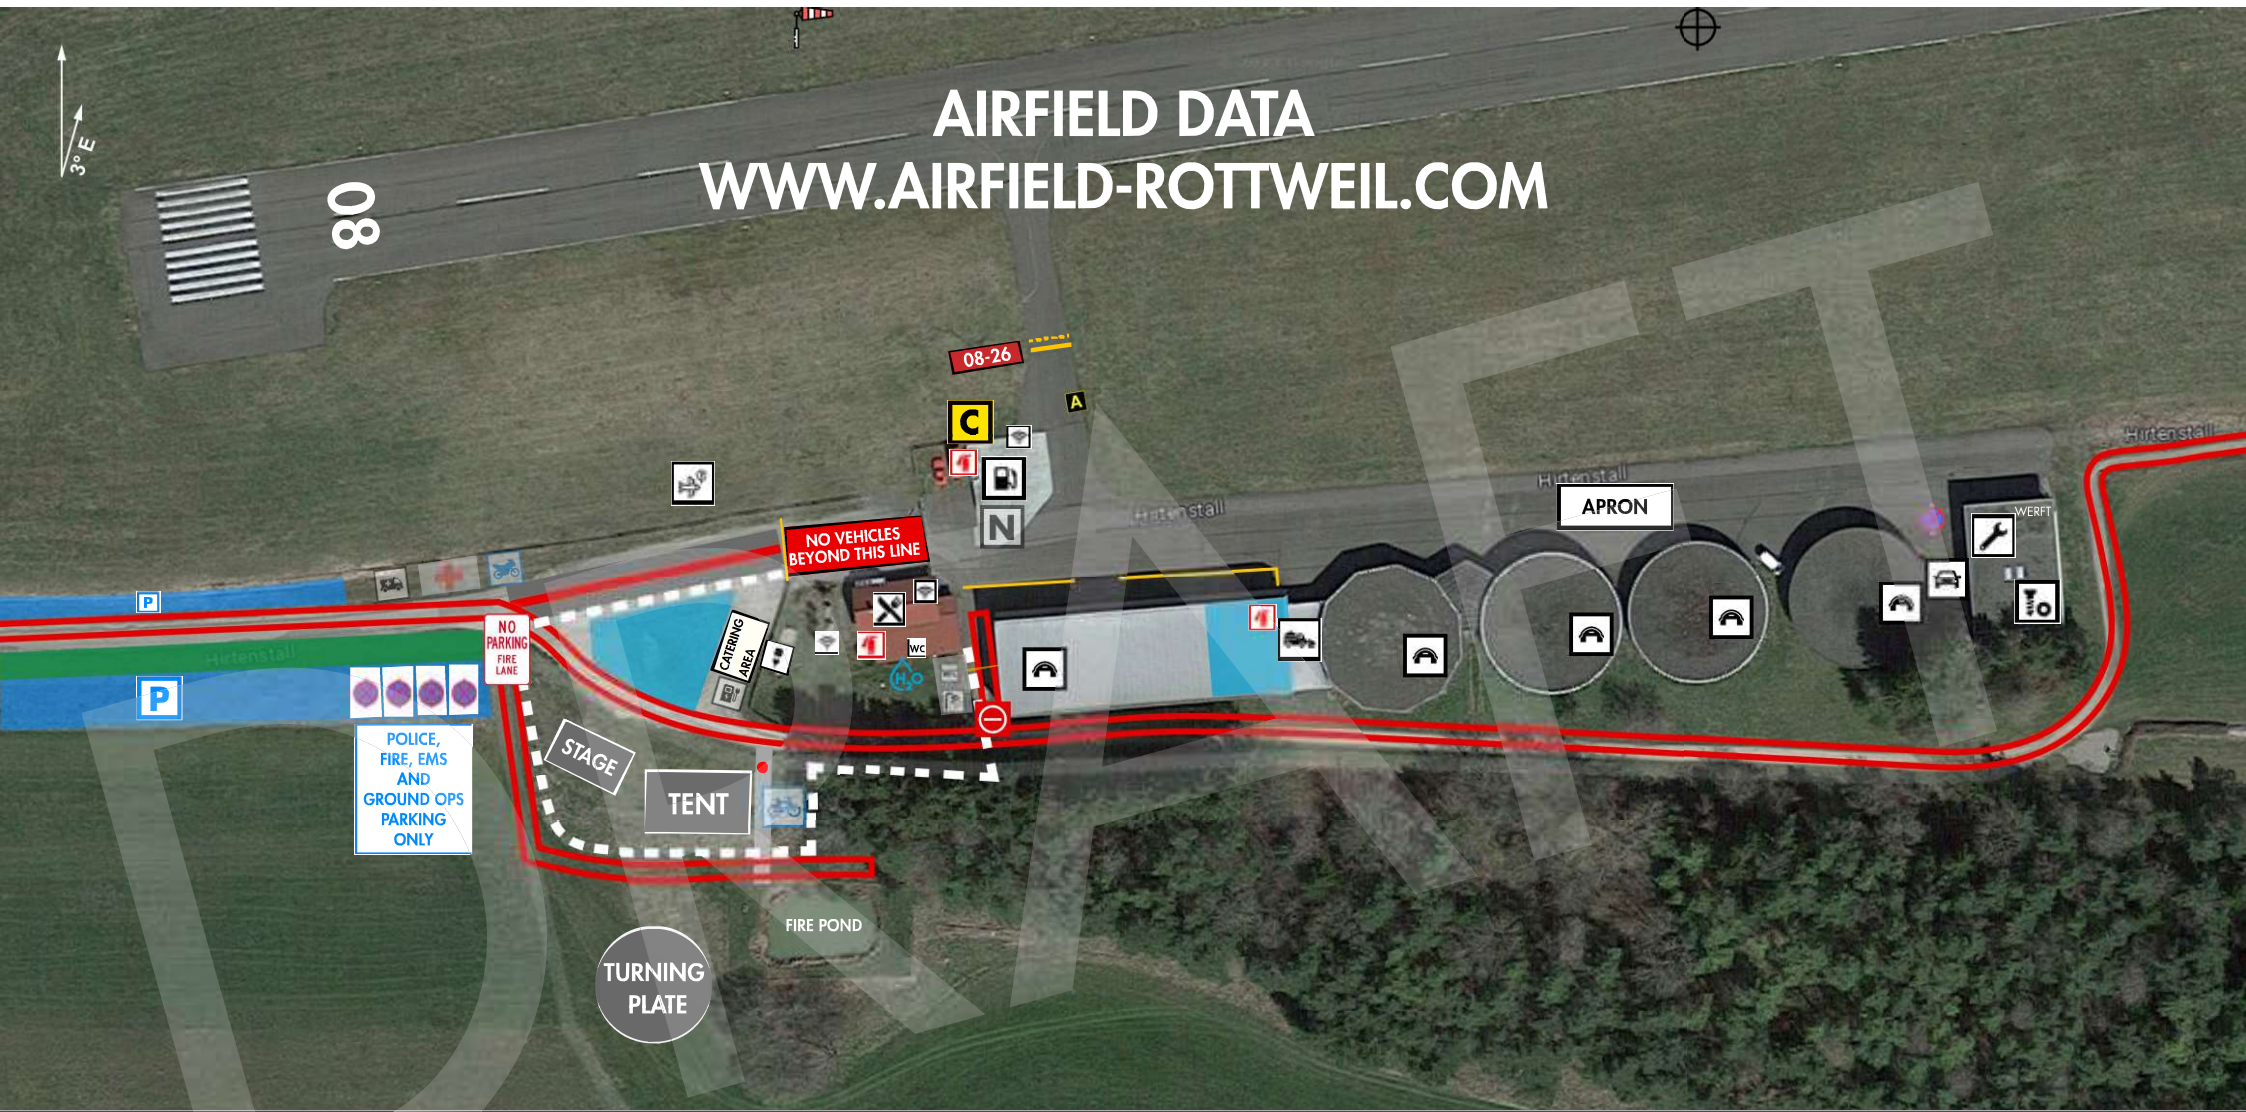

AIRFIELD DATA

WWW.AIRFIELD-ROTTWEIL.COM

- | | | | |
|--------------------------------|--------------------------|--------------------|--------------------|
| TOWER | SNOW REMOVAL/SNOWBLOWER | FIRST RESPONDER | E-CHARGING |
| FIRST RESPONDER PARKING | TIE-DOWN PARKING | NO ENTRY | CEE 400V |
| CREW CAR | MAINT. FACILITY(MX) | TAXIWAY LOCATION | BAR & CAFE |
| JET-A1, AVGAS 100 LL, AERO OIL | SPARE PARTS (RWL SPARES) | SHOWER | HANGAR |
| NITROGEN AIRPRESSURE | PARKING | FIRE EXTINGUISHER | RESTROOM |
| WIFI AREA | AIRPORT REFERENCE POINT | RUNWAY SAFETY AREA | FIRE ENGINE ACCESS |
| STAIRS TO EXTINGUISHING POND | | | |

AIRFIELD ROTTWEIL EDSZ
 ROTTWEIL RADIO 129.505 MHZ
 ARCAL J 123,250 MHZ
 4 NM EAST OF ROTTWEIL
 48°11'11"N 8°43'16"
 AWOS 118,715 MHZ
 +49 7427 2350 | OPS@AIRFIELD-ROTTWEIL.COM
 AIRFIELD ROTTWEIL, 78628 ROTTWEIL

- 1** **SELF-SERVICE** | E-PAY & CASH
ALL BEVERAGES / BOTTLED BEER / CAKE / SNACKS
ALLE GETRÄNKE / FLASCHENBIER / KUCHEN / SNACKS
- 2** **CAFE & BAR** | E-PAY
DRAUGHT BEER / BOTTLED BEER / COFFEE / CAKE / SNACKS
GEZAPFTES BIER / ALLE GETRÄNKE / FLASCHENBIER / KUCHEN / SNACKS
- 3** **GRILL** | E-PAY
DRAUGHT BEER / GRILL
GEZAPFTES BIER / GRILL

- 1** LINE UP TO THE FENCE / BIS AN DEN ZAUN PARKEN
- 2** NO PARKING / PARKEN VERBOTEN
- 3** LINE UP TO THE END OF THE GRASS / BIS AN DAS ENDE DER WIESE PARKEN
- 4** RESERVED PARKING / RESERVIERTE PARKPLÄTZE